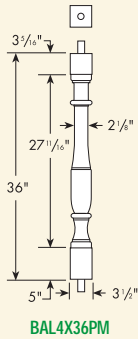

6" Balustrade System Baluster - Piedmont (PM)

BAL4X36PM

Part Number Maximum Center-to-Center Distance To Meet 4" Rule.
(See Page 2 BL For Details)

BAL4X36PM	6 1/16"
-----------	---------

6" Balustrade System Baluster - Woodruff (WF)

BAL3X18WF

BAL3X20WFOB

BAL3X20WF

BAL3X24WF

BAL3X28WF

BAL3X32WF

BAL3X36WF

Part Number Maximum Center-to-Center Distance To Meet 4" Rule.
(See Page 2 BL For Details)

NEW BAL3X18WF	5 9/16"
BAL3X20WFOB	5 1/2"
NEW BAL3X20WF	5 7/32"
NEW BAL3X24WF	5 3/16"
NEW BAL3X28WF	5 3/16"
NEW BAL3X32WF	5 3/16"
NEW BAL3X36WF	5 1/8"