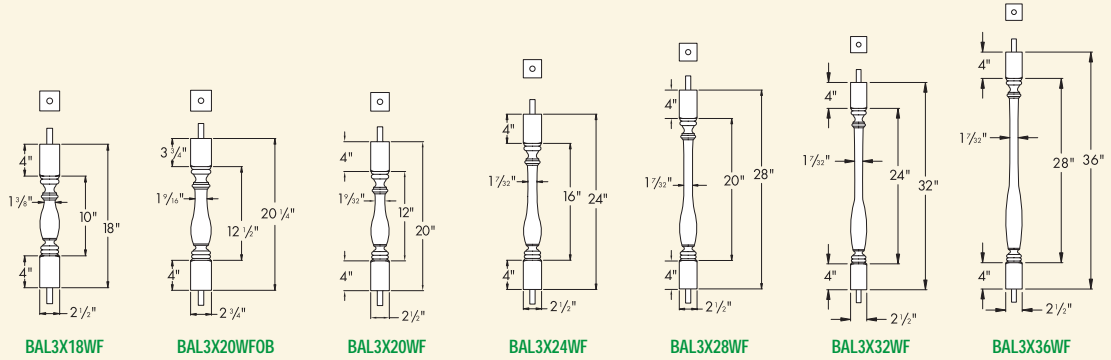

6" Balustrade System Baluster - Piedmont (PM)

BAL4X36PM

Part Number Maximum Center-to-Center Distance To Meet 4" Rule.
(See Page 2 BL For Details)

BAL4X36PM	6 1/16"
-----------	---------

6" Balustrade System Baluster - Woodruff (WF)

BAL3X18WF

BAL3X20WFOB

BAL3X20WF

BAL3X24WF

BAL3X28WF

BAL3X32WF

BAL3X36WF

Part Number Maximum Center-to-Center Distance To Meet 4" Rule.
(See Page 2 BL For Details)

NEW BAL3X18WF	5 9/16"
BAL3X20WFOB	5 1/2"
NEW BAL3X20WF	5 7/32"
NEW BAL3X24WF	5 3/16"
NEW BAL3X28WF	5 3/16"
NEW BAL3X32WF	5 3/16"
NEW BAL3X36WF	5 1/8"