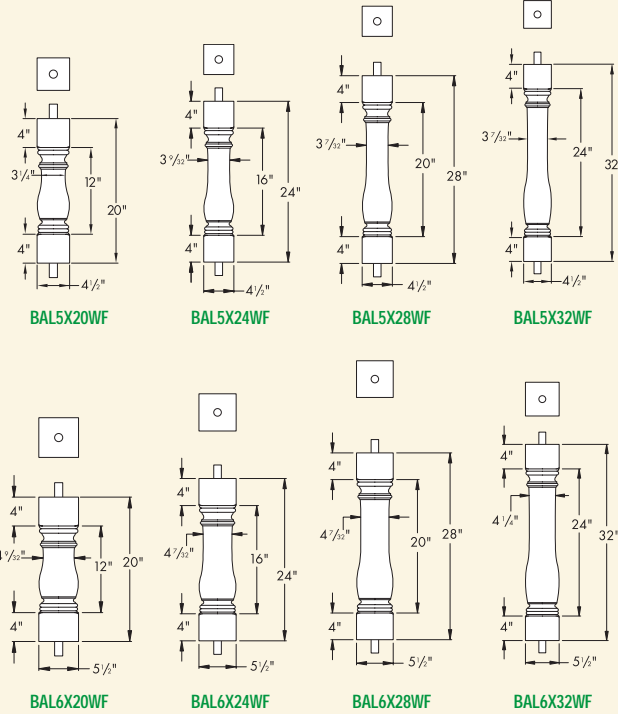

12" Balustrade System
Baluster - Woodruff (WF)

Part Number Maximum Center-to-Center Distance To Meet 4" Rule.
(See Page 2 BL For Details)

NEW BAL5X20WF	7 3/16"	
NEW BAL5X24WF	7 3/8"	
NEW BAL5X28WF	7 3/16"	
NEW BAL5X32WF	7 3/16"	
NEW BAL6X20WF	8 3/16"	
NEW BAL6X24WF	8 3/16"	
NEW BAL6X28WF	8 3/16"	
NEW BAL6X32WF	8 3/16"	