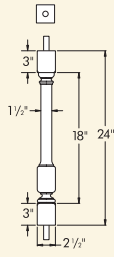

Part Number Maximum Center-to-Center Distance To Meet 4" Rule.
(See Page 2 BL For Details)

BAL3X18LNOB*	5 7/16"	
NEW BAL3X18LN	5 7/16"	
NEW BAL3X20LN	5 7/16"	
NEW BAL3X24LN	5 7/16"	
NEW BAL3X28LN	5 7/16"	
NEW BAL3X32LN	5 7/16"	
NEW BAL3X36LN	5 7/16"	

*Cannot be used for stair applications.

5" Balustrade System Baluster - Rosedale (RL)

BAL3X20RL

BAL3X24RL

BAL3X28RL

BAL3X32RL

Part Number Maximum Center-to-Center Distance To Meet 4" Rule.
(See Page 2 BL For Details)

NEW BAL3X20RL	5 7/16"	
NEW BAL3X24RL	5 7/16"	
NEW BAL3X28RL	5 7/16"	
NEW BAL3X32RL	5 7/16"	