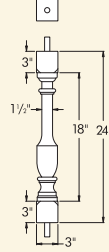

5" Balustrade System Baluster - Logan (LN)

BAL3X18LNOB*

BAL3X18LN

BAL3X20LN

BAL3X24LN

BAL3X28LN

BAL3X32LN

BAL3X36LN

Part Number Maximum Center-to-Center Distance To Meet 4" Rule.
(See Page 2 BL For Details)

BAL3X18LNOB*	5 7/16"	
NEW BAL3X18LN	5 7/16"	
NEW BAL3X20LN	5 7/16"	
NEW BAL3X24LN	5 7/16"	
NEW BAL3X28LN	5 7/16"	
NEW BAL3X32LN	5 7/16"	
NEW BAL3X36LN	5 7/16"	

*Cannot be used for stair applications.

5" Balustrade System Baluster - Rosedale (RL)

BAL3X20RL

BAL3X24RL

BAL3X28RL

BAL3X32RL

Part Number Maximum Center-to-Center Distance To Meet 4" Rule.
(See Page 2 BL For Details)

NEW BAL3X20RL	5 7/16"	
NEW BAL3X24RL	5 7/16"	
NEW BAL3X28RL	5 7/16"	
NEW BAL3X32RL	5 7/16"	