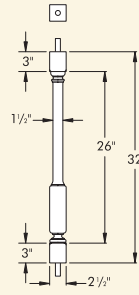

Part Number Maximum Center-to-Center Distance To Meet 4" Rule.
(See Page 2 BL For Details)

BAL3X18LNOB*	5 7/16"	
NEW BAL3X18LN	5 7/16"	
NEW BAL3X20LN	5 7/16"	
NEW BAL3X24LN	5 7/16"	
NEW BAL3X28LN	5 7/16"	
NEW BAL3X32LN	5 7/16"	
NEW BAL3X36LN	5 7/16"	

*Cannot be used for stair applications.

5" Balustrade System Baluster - Rosedale (RL)

BAL3X20RL

BAL3X24RL

BAL3X28RL

BAL3X32RL

Part Number Maximum Center-to-Center Distance To Meet 4" Rule.
(See Page 2 BL For Details)

NEW BAL3X20RL	5 7/16"	
NEW BAL3X24RL	5 7/16"	
NEW BAL3X28RL	5 7/16"	
NEW BAL3X32RL	5 7/16"	