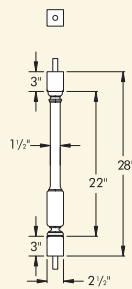

Part Number Maximum Center-to-Center Distance To Meet 4" Rule.
(See Page 2 BL For Details)

BAL3X18LNOB*	5 7/16"	
NEW BAL3X18LN	5 7/16"	
NEW BAL3X20LN	5 7/16"	
NEW BAL3X24LN	5 7/16"	
NEW BAL3X28LN	5 7/16"	
NEW BAL3X32LN	5 7/16"	
NEW BAL3X36LN	5 7/16"	

*Cannot be used for stair applications.

5" Balustrade System Baluster - Rosedale (RL)

BAL3X20RL

BAL3X24RL

BAL3X28RL

BAL3X32RL

Part Number Maximum Center-to-Center Distance To Meet 4" Rule.
(See Page 2 BL For Details)

NEW BAL3X20RL	5 7/16"	
NEW BAL3X24RL	5 7/16"	
NEW BAL3X28RL	5 7/16"	
NEW BAL3X32RL	5 7/16"	