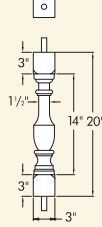

5" Balustrade System Baluster - Logan (LN)

BAL3X18LNOB*

BAL3X18LN

BAL3X20LN

BAL3X24LN

BAL3X28LN

BAL3X32LN

BAL3X36LN

Part Number Maximum Center-to-Center Distance To Meet 4" Rule.
(See Page 2 BL For Details)

BAL3X18LNOB*	5 7/16"	
NEW BAL3X18LN	5 7/16"	
NEW BAL3X20LN	5 7/16"	
NEW BAL3X24LN	5 7/16"	
NEW BAL3X28LN	5 7/16"	
NEW BAL3X32LN	5 7/16"	
NEW BAL3X36LN	5 7/16"	

*Cannot be used for stair applications.

5" Balustrade System Baluster - Rosedale (RL)

BAL3X20RL

BAL3X24RL

BAL3X28RL

BAL3X32RL

Part Number Maximum Center-to-Center Distance To Meet 4" Rule.
(See Page 2 BL For Details)

NEW BAL3X20RL	5 7/16"	
NEW BAL3X24RL	5 7/16"	
NEW BAL3X28RL	5 7/16"	
NEW BAL3X32RL	5 7/16"	