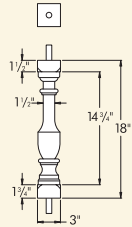

5" Balustrade System Baluster - Logan (LN)

BAL3X18LNOB*

BAL3X18LN

BAL3X20LN

BAL3X24LN

BAL3X28LN

BAL3X32LN

BAL3X36LN

Part Number Maximum Center-to-Center Distance To Meet 4" Rule.
(See Page 2 BL For Details)

BAL3X18LNOB*	5 7/16"	
NEW BAL3X18LN	5 7/16"	
NEW BAL3X20LN	5 7/16"	
NEW BAL3X24LN	5 7/16"	
NEW BAL3X28LN	5 7/16"	
NEW BAL3X32LN	5 7/16"	
NEW BAL3X36LN	5 7/16"	

*Cannot be used for stair applications.

5" Balustrade System Baluster - Rosedale (RL)

BAL3X20RL

BAL3X24RL

BAL3X28RL

BAL3X32RL

Part Number Maximum Center-to-Center Distance To Meet 4" Rule.
(See Page 2 BL For Details)

NEW BAL3X20RL	5 7/16"	
NEW BAL3X24RL	5 7/16"	
NEW BAL3X28RL	5 7/16"	
NEW BAL3X32RL	5 7/16"	