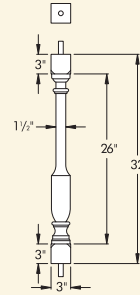

5" Balustrade System Baluster - Logan (LN)

BAL3X18LNOB*

BAL3X18LN

BAL3X20LN

BAL3X24LN

BAL3X28LN

BAL3X32LN

BAL3X36LN

Part Number Maximum Center-to-Center Distance To Meet 4" Rule.
(See Page 2 BL For Details)

BAL3X18LNOB*	5 7/16"	
NEW BAL3X18LN	5 7/16"	
NEW BAL3X20LN	5 7/16"	
NEW BAL3X24LN	5 7/16"	
NEW BAL3X28LN	5 7/16"	
NEW BAL3X32LN	5 7/16"	
NEW BAL3X36LN	5 7/16"	

*Cannot be used for stair applications.

5" Balustrade System Baluster - Rosedale (RL)

BAL3X20RL

BAL3X24RL

BAL3X28RL

BAL3X32RL

Part Number Maximum Center-to-Center Distance To Meet 4" Rule.
(See Page 2 BL For Details)

NEW BAL3X20RL	5 7/16"	
NEW BAL3X24RL	5 7/16"	
NEW BAL3X28RL	5 7/16"	
NEW BAL3X32RL	5 7/16"	