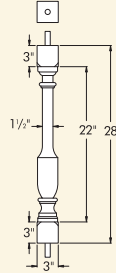

5" Balustrade System Baluster - Logan (LN)

BAL3X18LNOB*

BAL3X18LN

BAL3X20LN

BAL3X24LN

BAL3X28LN

BAL3X32LN

BAL3X36LN

Part Number Maximum Center-to-Center Distance To Meet 4" Rule.
(See Page 2 BL For Details)

BAL3X18LNOB*	5 7/16"	
NEW BAL3X18LN	5 7/16"	
NEW BAL3X20LN	5 7/16"	
NEW BAL3X24LN	5 7/16"	
NEW BAL3X28LN	5 7/16"	
NEW BAL3X32LN	5 7/16"	
NEW BAL3X36LN	5 7/16"	

*Cannot be used for stair applications.

5" Balustrade System Baluster - Rosedale (RL)

BAL3X20RL

BAL3X24RL

BAL3X28RL

BAL3X32RL

Part Number Maximum Center-to-Center Distance To Meet 4" Rule.
(See Page 2 BL For Details)

NEW BAL3X20RL	5 7/16"	
NEW BAL3X24RL	5 7/16"	
NEW BAL3X28RL	5 7/16"	
NEW BAL3X32RL	5 7/16"	