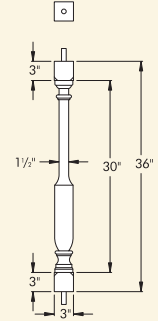

5" Balustrade System Baluster - Logan (LN)

BAL3X18LNOB*

BAL3X18LN

BAL3X20LN

BAL3X24LN

BAL3X28LN

BAL3X32LN

BAL3X36LN

Part Number Maximum Center-to-Center Distance To Meet 4" Rule.
(See Page 2 BL For Details)

BAL3X18LNOB*	5 7/16"	
NEW BAL3X18LN	5 7/16"	
NEW BAL3X20LN	5 7/16"	
NEW BAL3X24LN	5 7/16"	
NEW BAL3X28LN	5 7/16"	
NEW BAL3X32LN	5 7/16"	
NEW BAL3X36LN	5 7/16"	

*Cannot be used for stair applications.

5" Balustrade System Baluster - Rosedale (RL)

BAL3X20RL

BAL3X24RL

BAL3X28RL

BAL3X32RL

Part Number Maximum Center-to-Center Distance To Meet 4" Rule.
(See Page 2 BL For Details)

NEW BAL3X20RL	5 7/16"	
NEW BAL3X24RL	5 7/16"	
NEW BAL3X28RL	5 7/16"	
NEW BAL3X32RL	5 7/16"	