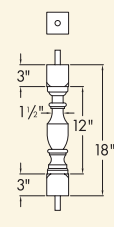

5" Balustrade System Baluster - Logan (LN)

BAL3X18LNOB*

BAL3X18LN

BAL3X20LN

BAL3X24LN

BAL3X28LN

BAL3X32LN

BAL3X36LN

Part Number Maximum Center-to-Center Distance To Meet 4" Rule.
(See Page 2 BL For Details)

BAL3X18LNOB*	5 7/16"	
NEW BAL3X18LN	5 7/16"	
NEW BAL3X20LN	5 7/16"	
NEW BAL3X24LN	5 7/16"	
NEW BAL3X28LN	5 7/16"	
NEW BAL3X32LN	5 7/16"	
NEW BAL3X36LN	5 7/16"	

*Cannot be used for stair applications.

5" Balustrade System Baluster - Rosedale (RL)

BAL3X20RL

BAL3X24RL

BAL3X28RL

BAL3X32RL

Part Number Maximum Center-to-Center Distance To Meet 4" Rule.
(See Page 2 BL For Details)

NEW BAL3X20RL	5 7/16"	
NEW BAL3X24RL	5 7/16"	
NEW BAL3X28RL	5 7/16"	
NEW BAL3X32RL	5 7/16"	