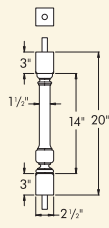

5" Balustrade System Baluster - Logan (LN)

BAL3X18LNOB*

BAL3X18LN

BAL3X20LN

BAL3X24LN

BAL3X28LN

BAL3X32LN

BAL3X36LN

Part Number Maximum Center-to-Center Distance To Meet 4" Rule.
(See Page 2 BL For Details)

BAL3X18LNOB*	5 7/16"	
NEW BAL3X18LN	5 7/16"	
NEW BAL3X20LN	5 7/16"	
NEW BAL3X24LN	5 7/16"	
NEW BAL3X28LN	5 7/16"	
NEW BAL3X32LN	5 7/16"	
NEW BAL3X36LN	5 7/16"	

*Cannot be used for stair applications.

5" Balustrade System Baluster - Rosedale (RL)

BAL3X20RL

BAL3X24RL

BAL3X28RL

BAL3X32RL

Part Number Maximum Center-to-Center Distance To Meet 4" Rule.
(See Page 2 BL For Details)