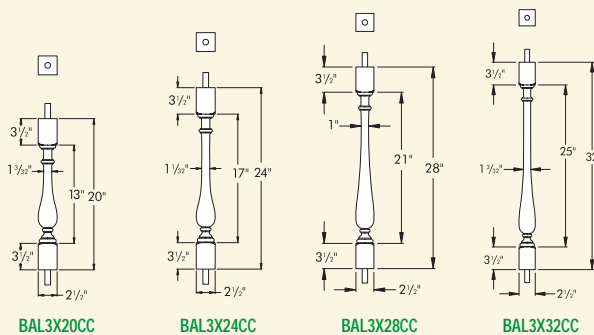

5" Balustrade System Baluster - Ashley (AY)

Part Number

Maximum Center-to-Center Distance To Meet 4" Rule.
(See Page 2 BL For Details)

| | | |
|----------------------|----------|--|
| BAL2X10AY | 5 7/8" | <i>Ideal for Porch Spandrel application.</i> |
| BAL3X15AY | 5 11/16" | |
| NEW BAL3X20AY | 5 3/8" | |
| BAL3X24AY | 5 7/16" | |
| BAL3X28AY | 5 5/16" | |
| BAL3X32AY | 5 5/16" | |
| BAL3X36AY | 5 3/16" | |
| BAL3X38AY | 5 3/16" | |

5" Balustrade System Baluster - Classic (CC)

Part Number

Maximum Center-to-Center Distance To Meet 4" Rule.
(See Page 2 BL For Details)

| | | |
|----------------------|----------|--|
| NEW BAL3X20CC | 5" | |
| NEW BAL3X24CC | 5" | |
| NEW BAL3X28CC | 4 15/16" | |
| NEW BAL3X32CC | 5" | |