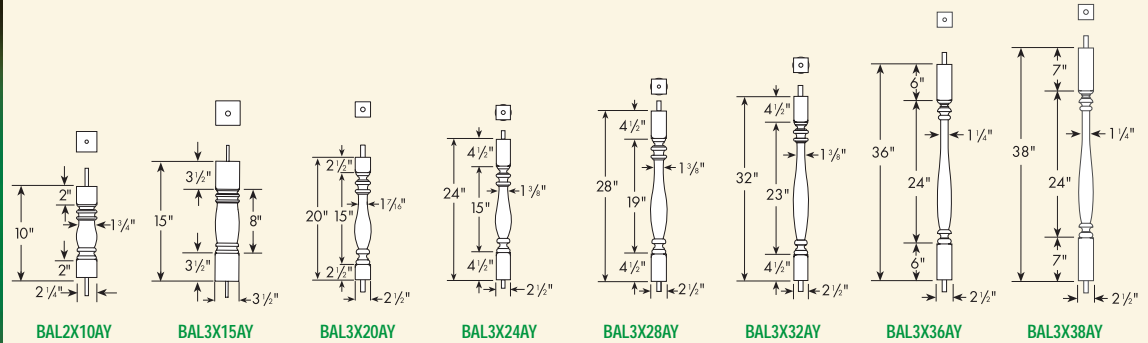

5" Balustrade System Baluster - Ashley (AY)

Part Number

Maximum Center-to-Center Distance To Meet 4" Rule.
(See Page 2 BL For Details)

| | | |
|----------------------|----------|--|
| BAL2X10AY | 5 7/8" | <i>Ideal for Porch Spandrel application.</i> |
| BAL3X15AY | 5 11/16" | |
| NEW BAL3X20AY | 5 3/8" | |
| BAL3X24AY | 5 7/16" | |
| BAL3X28AY | 5 5/16" | |
| BAL3X32AY | 5 5/16" | |
| BAL3X36AY | 5 3/16" | |
| BAL3X38AY | 5 3/16" | |

5" Balustrade System Baluster - Classic (CC)

Part Number

Maximum Center-to-Center Distance To Meet 4" Rule.
(See Page 2 BL For Details)

| | | |
|----------------------|----------|--|
| NEW BAL3X20CC | 5" | |
| NEW BAL3X24CC | 5" | |
| NEW BAL3X28CC | 4 15/16" | |
| NEW BAL3X32CC | 5" | |