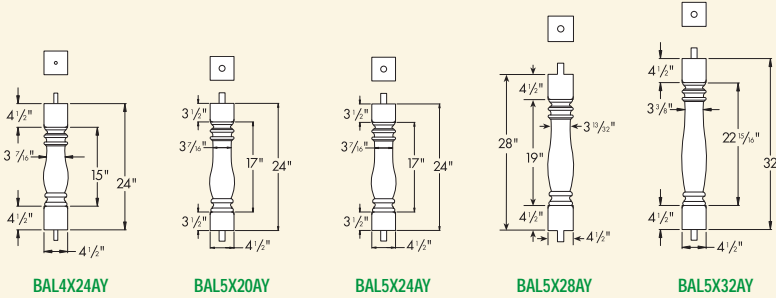

7" Balustrade System
Baluster - Ashley (AY)

Part Number Maximum Center-to-Center Distance To Meet 4" Rule.
(See Page 2 BL For Details)

NEW BAL4X24AY	7 3/8"	
NEW BAL5X20AY	7 7/8"	
NEW BAL5X24AY	7 3/8"	
NEW BAL5X28AY	7 5/16"	
NEW BAL5X32AY	7 5/16"	

7" Balustrade System
Baluster - Beaumont (BE)

Part Number Maximum Center-to-Center Distance To Meet 4" Rule.
(See Page 2 BL For Details)

NEW BAL4X22BE*	6 5/16"	
-----------------------	---------	--

*Cannot be used for stair applications.

7" Balustrade System
Baluster - Jillian (JI)

Part Number Maximum Center-to-Center Distance To Meet 4" Rule.
(See Page 2 BL For Details)

NEW BAL5X28JI*	6 15/16"	
-----------------------	----------	--

*Cannot be used for stair applications.