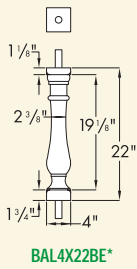

7" Balustrade System
Baluster - Ashley (AY)

Part Number Maximum Center-to-Center Distance To Meet 4" Rule.
(See Page 2 BL For Details)

NEW BAL4X24AY	7 3/8"	
NEW BAL5X20AY	7 7/8"	
NEW BAL5X24AY	7 3/8"	
NEW BAL5X28AY	7 5/16"	
NEW BAL5X32AY	7 5/16"	

7" Balustrade System
Baluster - Beaumont (BE)

Part Number Maximum Center-to-Center Distance To Meet 4" Rule.
(See Page 2 BL For Details)

NEW BAL4X22BE*	6 5/16"	
-----------------------	---------	--

*Cannot be used for stair applications.