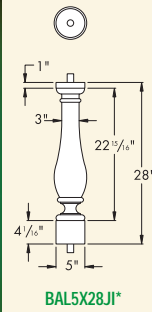

7" Balustrade System
Baluster - Ashley (AY)

Part Number Maximum Center-to-Center Distance To Meet 4" Rule.
(See Page 2 BL For Details)

NEW BAL4X24AY	7 3/8"	
NEW BAL5X20AY	7 7/8"	
NEW BAL5X24AY	7 3/8"	
NEW BAL5X28AY	7 5/16"	
NEW BAL5X32AY	7 5/16"	

7" Balustrade System
Baluster - Beaumont (BE)

Part Number Maximum Center-to-Center Distance To Meet 4" Rule.
(See Page 2 BL For Details)

NEW BAL4X22BE*	6 5/16"	
-----------------------	---------	--

*Cannot be used for stair applications.

7" Balustrade System
Baluster - Jillian (JI)

Part Number Maximum Center-to-Center Distance To Meet 4" Rule.
(See Page 2 BL For Details)

NEW BAL5X28JI*	6 15/16"	
-----------------------	----------	--

*Cannot be used for stair applications.