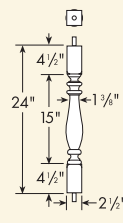

6" Balustrade System
Baluster - Ashley (AY)

BAL2X10AY

BAL3X15AY

BAL3X20AY

BAL3X24AY

BAL3X28AY

BAL3X32AY

BAL3X36AY

BAL3X38AY

Part Number

Maximum Center-to-Center Distance To Meet 4" Rule.
(See Page 2 BL For Details)

BAL2X10AY

5 7/8"

Ideal for Porch Spandrel application.

BAL3X15AY

5 11/16"

NEW BAL3X20AY

5 3/8"

BAL3X24AY

5 7/16"

BAL3X28AY

5 5/16"

BAL3X32AY

5 5/16"

BAL3X36AY

5 3/16"

BAL3X38AY

5 3/16"