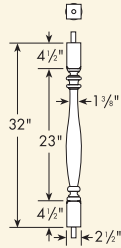

6" Balustrade System
Baluster - Ashley (AY)

BAL2X10AY

BAL3X15AY

BAL3X20AY

BAL3X24AY

BAL3X28AY

BAL3X32AY

BAL3X36AY

BAL3X38AY

Part Number

Maximum Center-to-Center Distance To Meet 4" Rule.
(See Page 2 BL For Details)

BAL2X10AY

5 7/8"

Ideal for Porch Spandrel application.

BAL3X15AY

5 11/16"

NEW BAL3X20AY

5 3/8"

BAL3X24AY

5 7/16"

BAL3X28AY

5 5/16"

BAL3X32AY

5 5/16"

BAL3X36AY

5 3/16"

BAL3X38AY

5 3/16"