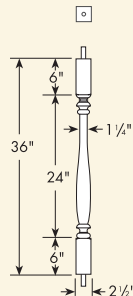

6" Balustrade System
Baluster - Ashley (AY)

BAL2X10AY

BAL3X15AY

BAL3X20AY

BAL3X24AY

BAL3X28AY

BAL3X32AY

BAL3X36AY

BAL3X38AY

Part Number

Maximum Center-to-Center Distance To Meet 4" Rule.
(See Page 2 BL For Details)

BAL2X10AY

5 7/8"

Ideal for Porch Spandrel application.

BAL3X15AY

5 11/16"

NEW BAL3X20AY

5 3/8"

BAL3X24AY

5 7/16"

BAL3X28AY

5 5/16"

BAL3X32AY

5 5/16"

BAL3X36AY

5 3/16"

BAL3X38AY

5 3/16"