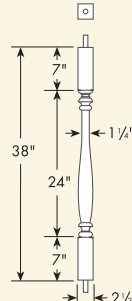

6" Balustrade System
Baluster - Ashley (AY)

BAL2X10AY

BAL3X15AY

BAL3X20AY

BAL3X24AY

BAL3X28AY

BAL3X32AY

BAL3X36AY

BAL3X38AY

Part Number

Maximum Center-to-Center Distance To Meet 4" Rule.
(See Page 2 BL For Details)

BAL2X10AY

5 7/8"

Ideal for Porch Spandrel application.

BAL3X15AY

5 11/16"

NEW BAL3X20AY

5 3/8"

BAL3X24AY

5 7/16"

BAL3X28AY

5 5/16"

BAL3X32AY

5 5/16"

BAL3X36AY

5 3/16"

BAL3X38AY

5 3/16"