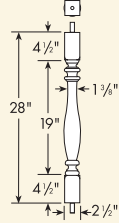

6" Balustrade System
Baluster - Ashley (AY)

BAL2X10AY

BAL3X15AY

BAL3X20AY

BAL3X24AY

BAL3X28AY

BAL3X32AY

BAL3X36AY

BAL3X38AY

Part Number

Maximum Center-to-Center Distance To Meet 4" Rule.
(See Page 2 BL For Details)

BAL2X10AY

5 7/8"

Ideal for Porch Spandrel application.

BAL3X15AY

5 11/16"

NEW BAL3X20AY

5 3/8"

BAL3X24AY

5 7/16"

BAL3X28AY

5 5/16"

BAL3X32AY

5 5/16"

BAL3X36AY

5 3/16"

BAL3X38AY

5 3/16"