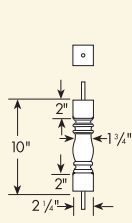

6" Balustrade System
Baluster - Ashley (AY)

BAL2X10AY

BAL3X15AY

BAL3X20AY

BAL3X24AY

BAL3X28AY

BAL3X32AY

BAL3X36AY

BAL3X38AY

Part Number

Maximum Center-to-Center Distance To Meet 4" Rule.
(See Page 2 BL For Details)

BAL2X10AY

5 7/8"

Ideal for Porch Spandrel application.

BAL3X15AY

5 11/16"

NEW BAL3X20AY

5 3/8"

BAL3X24AY

5 7/16"

BAL3X28AY

5 5/16"

BAL3X32AY

5 5/16"

BAL3X36AY

5 3/16"

BAL3X38AY

5 3/16"