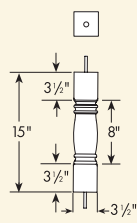

6" Balustrade System
Baluster - Ashley (AY)

BAL2X10AY

BAL3X15AY

BAL3X20AY

BAL3X24AY

BAL3X28AY

BAL3X32AY

BAL3X36AY

BAL3X38AY

Part Number

Maximum Center-to-Center Distance To Meet 4" Rule.
(See Page 2 BL For Details)

BAL2X10AY

5 7/8"

Ideal for Porch Spandrel application.

BAL3X15AY

5 11/16"

NEW BAL3X20AY

5 3/8"

BAL3X24AY

5 7/16"

BAL3X28AY

5 5/16"

BAL3X32AY

5 5/16"

BAL3X36AY

5 3/16"

BAL3X38AY

5 3/16"