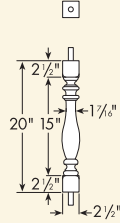

6" Balustrade System
Baluster - Ashley (AY)

BAL2X10AY

BAL3X15AY

BAL3X20AY

BAL3X24AY

BAL3X28AY

BAL3X32AY

BAL3X36AY

BAL3X38AY

Part Number

Maximum Center-to-Center Distance To Meet 4" Rule.
(See Page 2 BL For Details)

BAL2X10AY

5 7/8"

Ideal for Porch Spandrel application.

BAL3X15AY

5 11/16"

NEW BAL3X20AY

5 3/8"

BAL3X24AY

5 7/16"

BAL3X28AY

5 5/16"

BAL3X32AY

5 5/16"

BAL3X36AY

5 3/16"

BAL3X38AY

5 3/16"