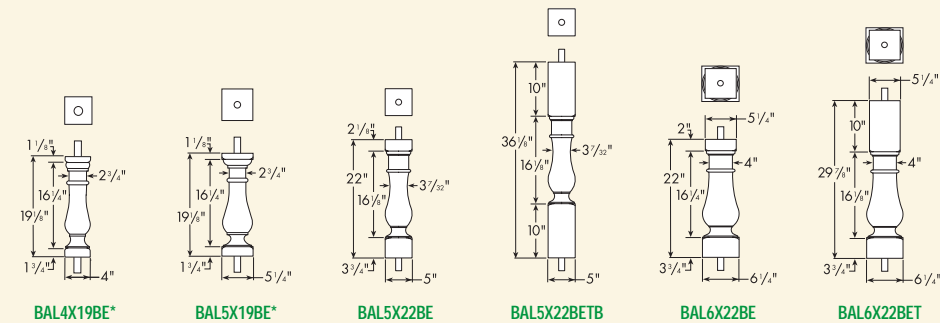

12" Balustrade System Baluster - Ashley (AY)

Maximum Center-to-Center Distance To Meet 4" Rule.
(See Page 2 BL For Details)

Part Number	Maximum Center-to-Center Distance To Meet 4" Rule. (See Page 2 BL For Details)
NEW BAL6X20AY	8 15/16"
NEW BAL6X24AY	8 3/8"
NEW BAL6X28AY	8 9/32"
NEW BAL6X32AY	8 5/16"

12" Balustrade System Baluster - Beaumont (BE)

Maximum Center-to-Center Distance To Meet 4" Rule.
(See Page 2 BL For Details)

Part Number	Maximum Center-to-Center Distance To Meet 4" Rule. (See Page 2 BL For Details)
BAL4X19BE*	6 5/8"
BAL5X19BE*	6 11/16"
NEW BAL5X22BE	7 1/8"
NEW BAL5X22BETB	7 1/8"
BAL6X22BE	7 15/16"
BAL6X22BET	7 15/16"