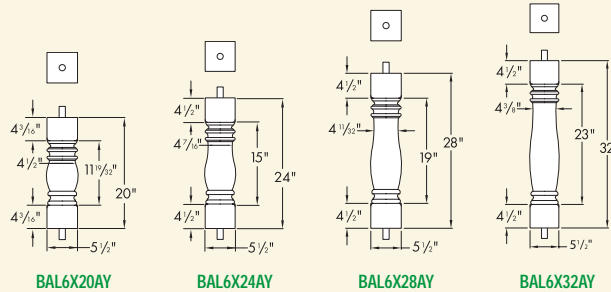

12" Balustrade System Baluster - Ashley (AY)

Maximum Center-to-Center Distance To Meet 4" Rule.
(See Page 2 BL For Details)

Part Number	Maximum Center-to-Center Distance To Meet 4" Rule. (See Page 2 BL For Details)
NEW BAL6X20AY	8 15/16"
NEW BAL6X24AY	8 3/8"
NEW BAL6X28AY	8 9/32"
NEW BAL6X32AY	8 5/16"

12" Balustrade System Baluster - Beaumont (BE)

Maximum Center-to-Center Distance To Meet 4" Rule.
(See Page 2 BL For Details)

Part Number	Maximum Center-to-Center Distance To Meet 4" Rule. (See Page 2 BL For Details)
BAL4X19BE*	6 5/8"
BAL5X19BE*	6 11/16"
NEW BAL5X22BE	7 1/8"
NEW BAL5X22BETB	7 1/8"
BAL6X22BE	7 15/16"
BAL6X22BET	7 15/16"